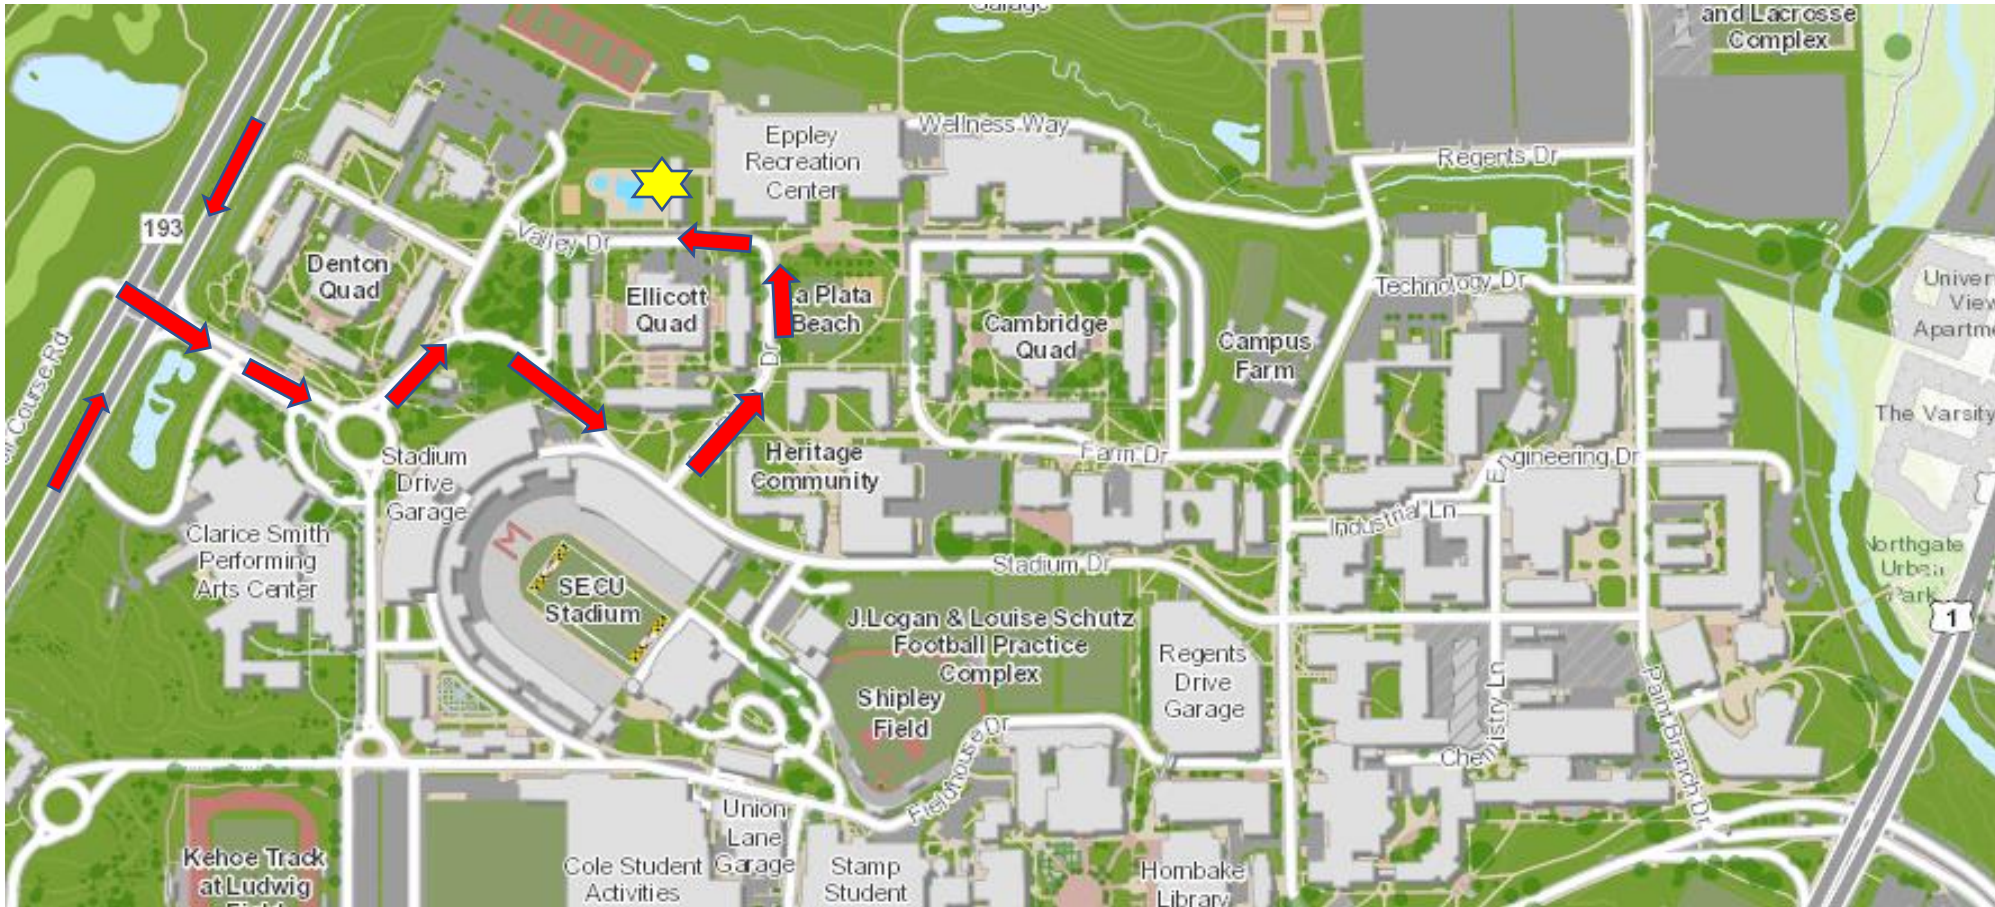

TERP QUEST '23 DROP OFF and PICK UP LOCATION

All vehicles should enter campus from Rte 193/University BLVD. DO NOT enter from Rte 1/Baltimore Ave as you will experience major construction and major delays. FOLLOW THE TQ DIRECTIONAL SIGNS.

- 1) Enter at the STADIUM DRIVE gate, off Rte 193/University BLVD, enter the traffic circle.
- 2) Exit the traffic circle at the 2nd exit, staying on Stadium Drive.
- 3) Take Stadium Drive around the corner, staying to the right, nearing the football stadium (on your right)
- 4) Turn LEFT on La Plata Drive and drive until you see the drop off point at the Eppley Recreation Center (GOLD TSAR).
- 5) DO NOT PARK, stay in line and we will come to you.